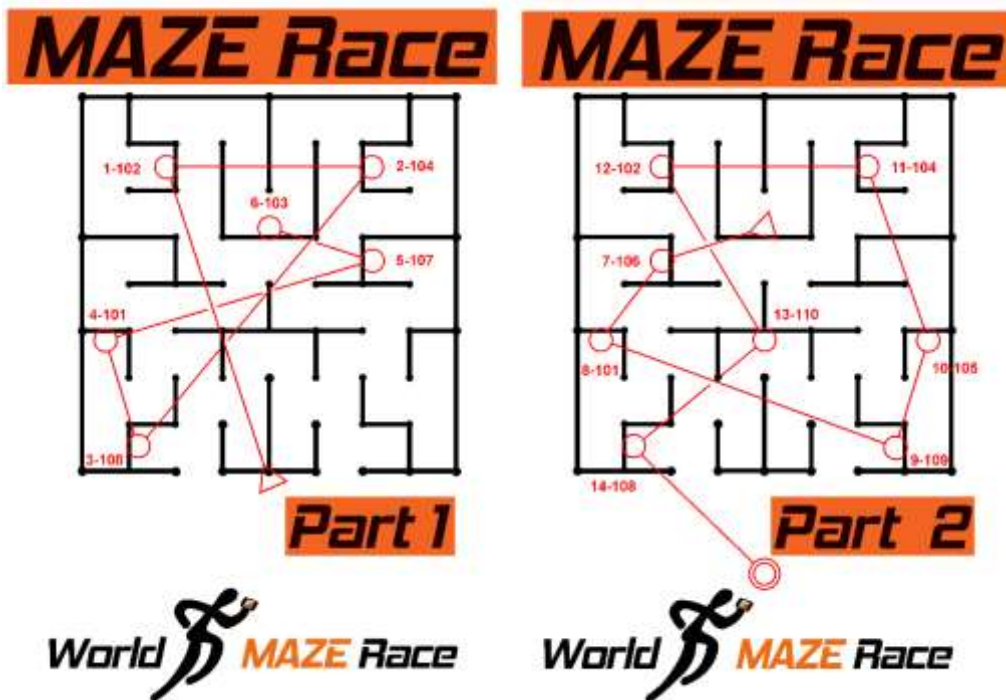

RED

BLACK

Highlights:

1. a World Maze Race as well as practices for orienteering;
2. run 5 training courses;
3. first Run for WMR2021;
4. run up to 3 more times the WMR course for Local Challenge;
5. the fastest time among the runs calculate Local Challenge
6. a total of 9 runs;
7. there is only one WMR course;
8. the same course, different places, simultaneously and everywhere;
9. a historical orienteering !!!

同場加映對決賽地圖

Maps for Extra PK event:

DUEL A

DUEL B

The raced course for the "MazeRace" is 142m long and includes 14 controls with a map change (double-sided printing).

"MazeRace" 賽程長 142m, 設有 14 個控制點, 要轉換地圖 (雙面印刷)。

The centre of control units shall be 40cm from the "maze fence".

You have to run on the tracks in the maze and NOT punching the control over the "maze fence"!!!!

You can only run the "MazeRace" once!!!

控制點單元的中心距 "迷宮圍欄" 40cm。