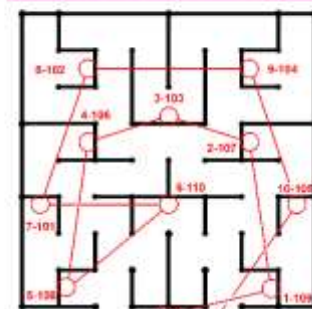

同場加映對決賽地圖

Maps for Extra PK event:

DUEL A

DUEL B

The raced course for the "MazeRace" is 142m long and includes 14 controls with a map change (double-sided printing).

"MazeRace" 賽程長 142m, 設有 14 個控制點, 要轉換地圖 (雙面印刷)。

The centre of control units shall be 40cm from the "maze fence".

You have to run on the tracks in the maze and NOT punching the control over the "maze fence"!!!!

You can only run the "MazeRace" once!!!

控制點單元的中心距 "迷宮圍欄" 40cm。