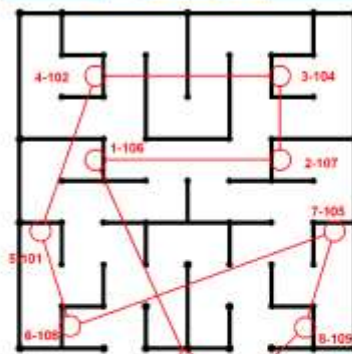

實時成績 Live Results:

(將會公告連接地址)

Link address will be published)

練習地圖 Practice Maps Maps:

GREEN

BLUE

亮點:

1. 是比賽也可當練習
2. 可跑5個不同的練習賽程
3. 跑第一場比賽計入全球 WMR
4. 跑多三次 WMR 賽程
5. 四場 WMR 之中最快時間
  計本地挑戰的成績
6. 合共可跑足9場
7. WMR 賽程只有一個
8. 全球各地各組賽員都跑同一賽程
9. 創造歷史的迷宮定向!!!

RED

BLACK

Highlights:

1. a World Maze Race as well as practices for orienteering;
2. run 5 training courses;
3. first Run for WMR2021;
4. run up to 3 more times the WMR course for Local Challenge;
5. the fastest time among the runs calculate Local Challenge
6. a total of 9 runs;
7. there is only one WMR course;
8. the same course, different places, simultaneously and everywhere;
9. a historical orienteering !!!

同場加映對決賽地圖

Maps for Extra PK event:

DUEL A

DUEL B