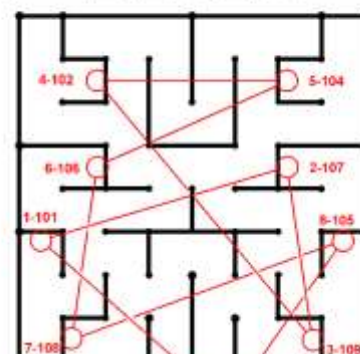

實時成績 Live Results:

(將會公告連接地址)

Link address will be published)

練習地圖 Practice Maps Maps:

GREEN

BLUE

亮點:

1. 是比賽也可當練習
2. 可跑5個不同的練習賽程
3. 跑第一場比賽計入全球 WMR
4. 跑多三次 WMR 賽程
5. 四場 WMR 之中最快時間
  計本地挑戰的成績
6. 合共可跑足9場
7. WMR 賽程只有一個
8. 全球各地各組賽員都跑同一賽程
9. 創造歷史的迷宮定向!!!

RED

BLACK

Highlights:

1. a World Maze Race as well as practices for orienteering;
2. run 5 training courses;
3. first Run for WMR2021;
4. run up to 3 more times the WMR course for Local Challenge;
5. the fastest time among the runs calculate Local Challenge
6. a total of 9 runs;
7. there is only one WMR course;
8. the same course, different places, simultaneously and everywhere;
9. a historical orienteering !!!

同場加映對決賽地圖

Maps for Extra PK event:

DUEL A

DUEL B