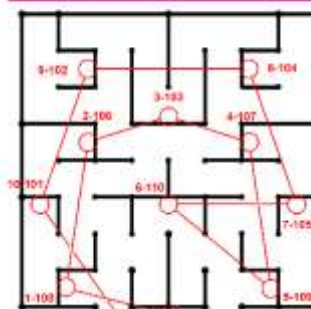

同場加映對決賽地圖

Maps for Extra PK event:

DUEL A

DUEL B

The raced course for the "MazeRace" is 142m long and includes 14 controls with a map change (double-sided printing).

"MazeRace" 賽程長 142m, 設有 14 個控制點, 要轉換地圖 (雙面印刷)。

The centre of control units shall be 40cm from the "maze fence".

You have to run on the tracks in the maze and NOT punching the control over the "maze fence"!!!!

You can only run the "MazeRace" once!!!

控制點單元的中心距 "迷宮圍欄" 40cm。