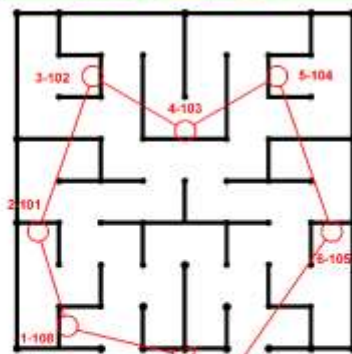

實時成績 Live Results:

(將會公告連接地址)

Link address will be published)

練習地圖 Practice Maps Maps:

GREEN