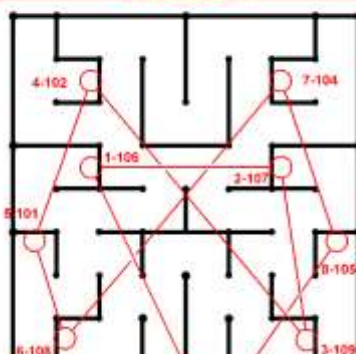

實時成績 Live Results:

(將會公告連接地址)

Link address will be published)

練習地圖 Practice Maps Maps:

GREEN

BLUE

亮點:

1. 是比賽也可當練習
2. 可跑5個不同的練習賽程
3. 跑第一場比賽計入全球 WMR
4. 跑多三次 WMR 賽程
5. 四場 WMR 之中最快時間
  計本地挑戰的成績
6. 合共可跑足9場
7. WMR 賽程只有一個
8. 全球各地各組賽員都跑同一賽程
9. 創造歷史的迷宮定向!!!

RED

BLACK

Highlights:

1. a World Maze Race as well as practices for orienteering;
2. run 5 training courses;
3. first Run for WMR2021;
4. run up to 3 more times the WMR course for Local Challenge;
5. the fastest time among the runs calculate Local Challenge
6. a total of 9 runs;
7. there is only one WMR course;
8. the same course, different places, simultaneously and everywhere;
9. a historical orienteering !!!

同場加映對決賽地圖

Maps for Extra PK event:

DUEL A

DUEL B