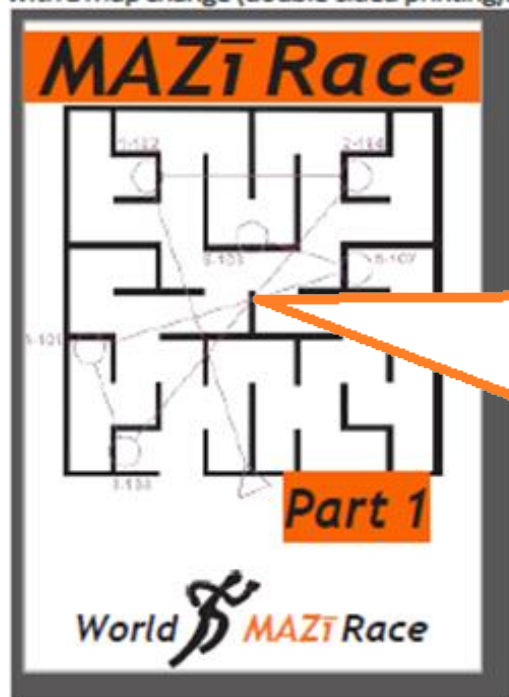

Bulletin

相同賽程、不同地方，
同時比賽，創造歷史的迷宮定向！

A historical orienteering;
the same course, different places, simultaneously and everywhere.
Welcome to World MAZE Race!

Bulletin

The O-Club from Avesta Sweden,
Dalaportens OL, and Apex Action (Hong Kong) invite you to a historical orienteering;
the same course, different places, simultaneously and everywhere.
Welcome to World MAZE Race!

MAZI Race

“MazeRace” 賽程長 142m，設有 14 個控制點，要轉換地圖（雙面印刷）。
The race course for the “MazeRace” is 142 m long and includes 14 controls with a map change (double-sided printing).

Who will be the first Global Winner of
誰是首位 World MAZE Race 全球冠軍？

亞洲 + 世界迷宮定向賽暨本地挑戰
Aslan + World Race 2022 cum Local Challenge

快樂體育與晉峰行動合辦
Co-organised by Happy Sports and Apex Action

Check points
控制點

The centre of control units shall be 40 cm from the “maze fence”.
You have to run on the tracks in the maze and NOT punching the control over the “maze fence”!!!
You can only run the “Maze Race” once!!!